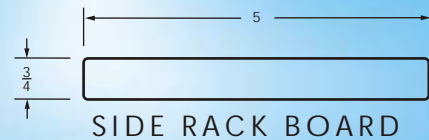

custom commercial truck boards

CURRENT SPECIFICATIONS

**TOUGH  
SLIP-RESISTANT**

- o Easily assembled with normal coarse woodworking tools
- o Made from slip resistant polypropylene and recycled wood fiber
- o Custom lengths and colors available (minimum quantity restrictions)

custom commercial truck boards

CURRENT SPECIFICATIONS

Epic plastics truck board does not come from endangered rain forests

Terms and Conditions:  
 Pricing is for Lodi, CA - full lift quantities only - stock length 20'. Credit must be approved in advance. Lead time on custom orders 6 weeks. Terms on stock orders 30 days / custom orders 35% down with purchase of order. Remaining 65% due 30 days from completion of order.