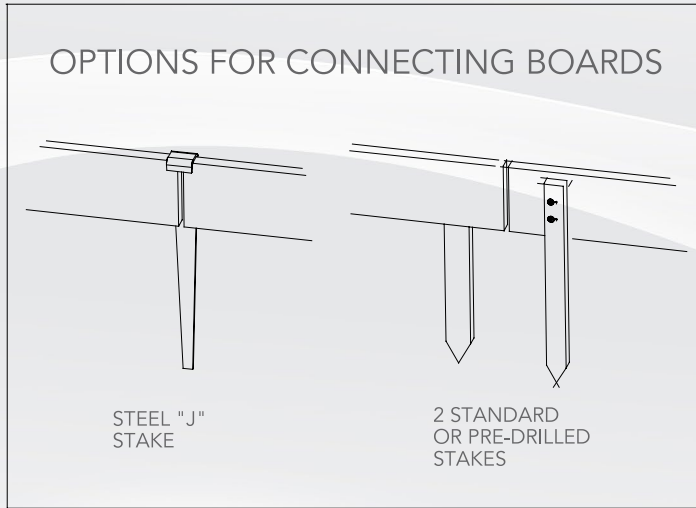

Installation Pro-Tips

- Use coarse wood working tools for cutting and drilling.
- Allow for thermal expansion and shrinkage by leaving gaps between end of boards
- Use plated screws to join the board to stake
- Do NOT screw boards together